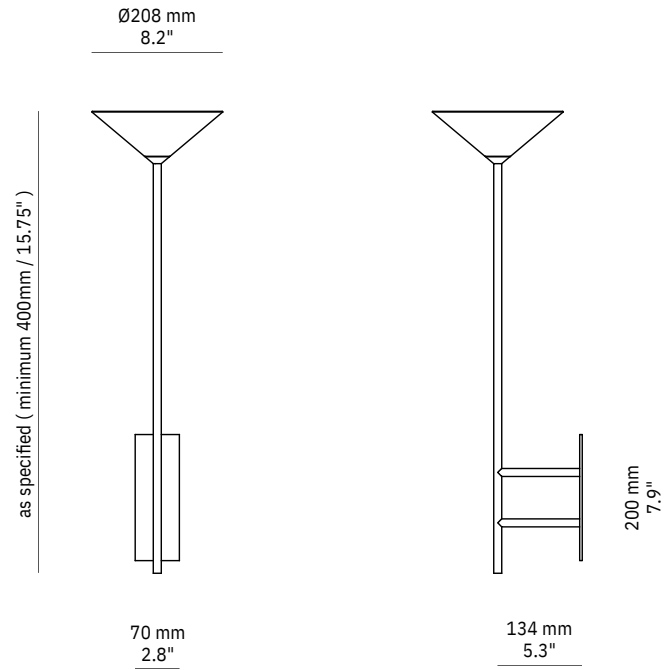

Wall Stack Up

Material
Brass

Finishes
Brushed, Aged, Bronzed, Polished, Plated or Coated

Lamp Shell
 $\text{Ø} 40 \text{ mm}$ (1.5") frosted glass

Weight
approx 2.5kg

US / Canada
Lamp: 3x 12V G4 LED
Specs (per lamp): 2700K, 2W, 200 lm
Driver: 12V driver supplied
Dimming: ELV, DALI and 0/1-10V options

Junction Box Compatibility
2.75" x 7.9" mount suits 2 x 4" Switch Box *
Larger 5" x 7.9" option to suit 3.5" or 4" Box *

* See end of document for information

BRUSHED BRASS

BRONZED BRASS

AGED BRASS

MATTE BLACK

CHROME PLATED

POLISHED BRASS