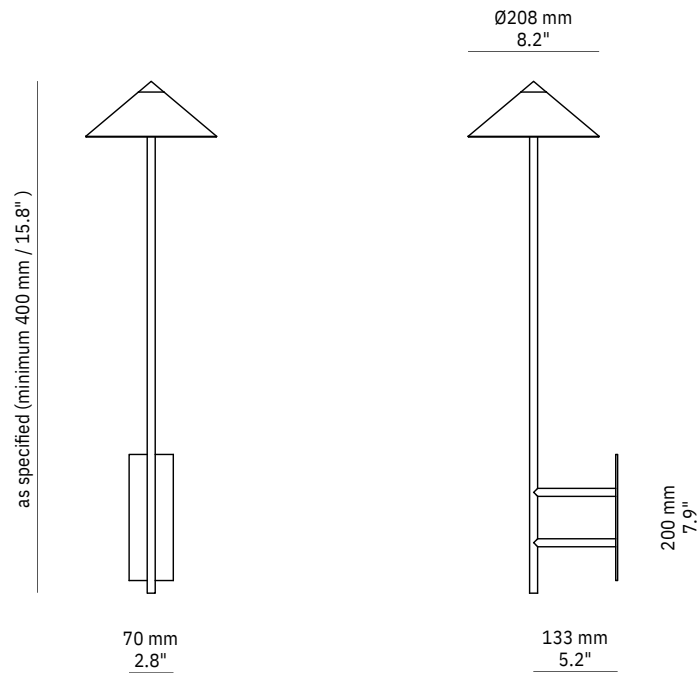

Wall Stack Down

Material
Brass

Finishes
Brushed, Aged, Bronzed, Polished, or Plated

Lamp Shell
ø 40 mm (1.5") frosted glass

Weight
approx 2.5kg

US / Canada
Lamp: 3x 12V G4 LED
Specs (per lamp): 2700K, 2W, 200 lm
Driver: 12V driver supplied
Dimming: ELV, DALI and 0/1-10V options

Junction Box Compatibility
2.75" x 7.9" mount suits 2 x 4" Switch Box *
Larger 5" x 7.9" option to suit 3.5" or 4" Box *

* See end of document for information

BRUSHED BRASS

BRONZED BRASS

AGED BRASS

MATTE BLACK

CHROME PLATED

POLISHED BRASS