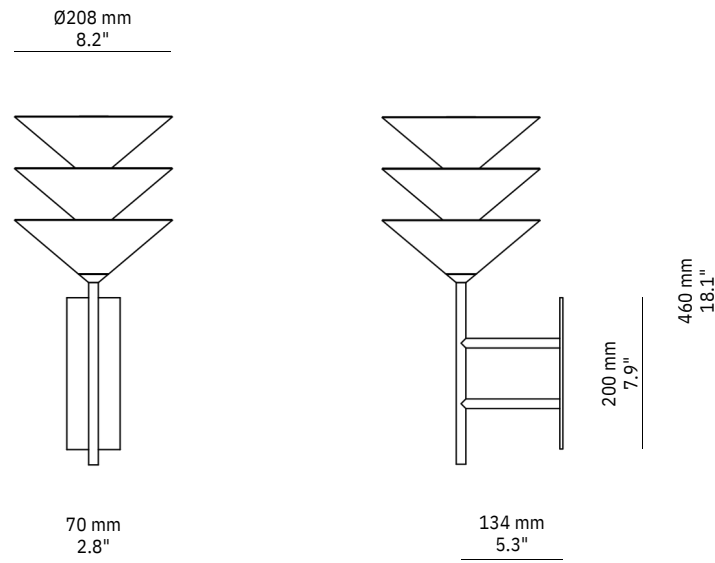

Wall Stack 3

Material
Brass

Finishes
Brushed, Aged, Bronzed, Polished, Plated or Coated

Lamp Shell
 $\text{Ø} 40 \text{ mm}$ (1.5") frosted glass

Weight
approx 3kg

US / Canada
Lamp: 9x 12V G4 LED
Specs (per lamp): 2700K, 2W, 200 lm
Driver: 12V driver supplied
Dimming: ELV, DALI and 0/1-10V options

Junction Box Compatibility
2.75" x 7.9" mount suits 2 x 4" Switch Box *
Larger 5" x 7.9" option to suit 3.5" or 4" Box *

* See end of document for information

BRUSHED BRASS

BRONZED BRASS

AGED BRASS

MATTE BLACK