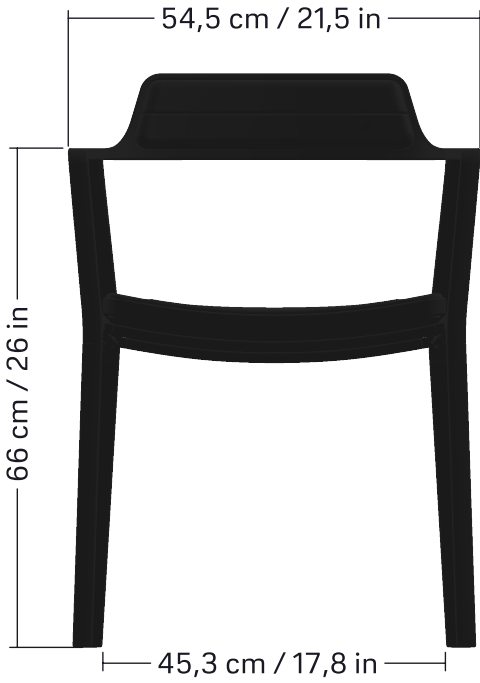

PRODUCT DIMENSIONS

VIPP451 Chair

Front view

Side view

Top view

Hero view