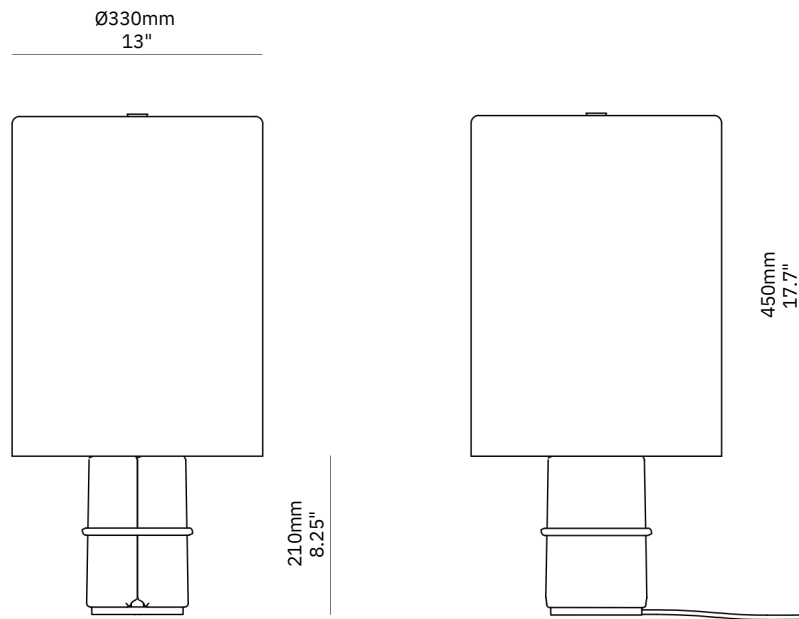

Tux

Material
Glass and Brass

Brass Finish
Powdercoat

Lamp Shell
Fibreglass

US / Canada
Lamp: 12V LED PCB
Lamp Specs: 2700K, 10W, 1500 lm
Dimming: Yes (via push button)
Plug: 120V

AU / EU / UK
Lamp: 12V LED PCB
Lamp Specs: 2700K, 10W, 1500 lm
Dimming: Yes (via push button)
Plug: 240V