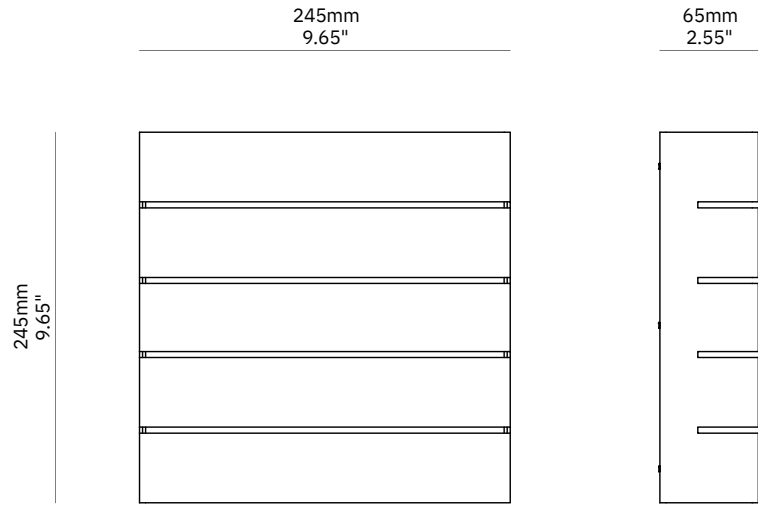

# Superstrada

Material  
Brass

Finishes  
Brushed, Aged or Bronzed Brass; Brushed Nickel

Diffuser  
Opal Acrylic

US / Canada  
Lamp: 12V LED PCB \*  
Specs: 2700K, 9W, 1200 lm

Dimming: Trailing Edge, DALI or 0-10V