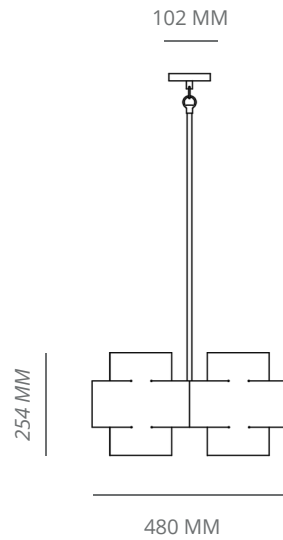

PAUL MATTER

PLUS FOUR CHANDELIER

P.CODE:

P M PL4

DIMENSIONS:

L: 480 MM x W: 330MM

WEIGHT:

13 KG

LAMPING:

4TYPE E27/ E26MEDIUM BASE

3W - 5W LED, WARM WHITE

CE CERTIFIED, VOLTAGE 220V - 240V / UL CERTIFIED , VOLTAGE 110V - 120V
DIMMABLE

MATERIALS:

BRASS

CUSTOM DROP LENGTH / HEIGHT:

MINIMUM DROP LENGTH - 530 MM

INCLUDES UPTO - 1524MM

ADDITIONAL DROP LENGTH AT USD 15 PER INCH AFTER 1524 MM

CUSTOM FINISHES:

1. AGED BRASS EXTERIOR WITH AGED INTERIOR
2. BURNT BRASS EXTERIOR WITH AGED INTERIOR
3. BRUSHED BRASS EXTERIOR WITH BRUSHED INTERIOR
4. SILVERED BRASS EXTERIOR WITH SILVERED INTERIOR

LEAD TIME:

8 WEEKS

FINISHED AND ASSEMBLED BY HAND

BURNT BRASS

AGED BRASS

SILVERED BRASS

BRUSHED BRASS