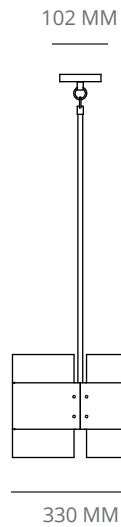

PAUL MATTER

PLUS FOUR CHANDELIER

P.CODE:

P M PL4

DIMENSIONS:

L: 480 MM x W: 330MM

WEIGHT:

13 KG

LAMPING:

4TYPE E27/ E26MEDIUM BASE

3W - 5W LED, WARM WHITE

CE CERTIFIED, VOLTAGE 220V - 240V / UL CERTIFIED , VOLTAGE 110V - 120V
DIMMABLE

MATERIALS:

BRASS

CUSTOM DROP LENGTH / HEIGHT:

MINIMUM DROP LENGTH - 530 MM

INCLUDES UPTO - 1524MM

ADDITIONAL DROP LENGTH AT USD 15 PER INCH AFTER 1524 MM

CUSTOM FINISHES:

1. AGED BRASS EXTERIOR WITH AGED INTERIOR
2. BURNT BRASS EXTERIOR WITH AGED INTERIOR
3. BRUSHED BRASS EXTERIOR WITH BRUSHED INTERIOR
4. SILVERED BRASS EXTERIOR WITH SILVERED INTERIOR