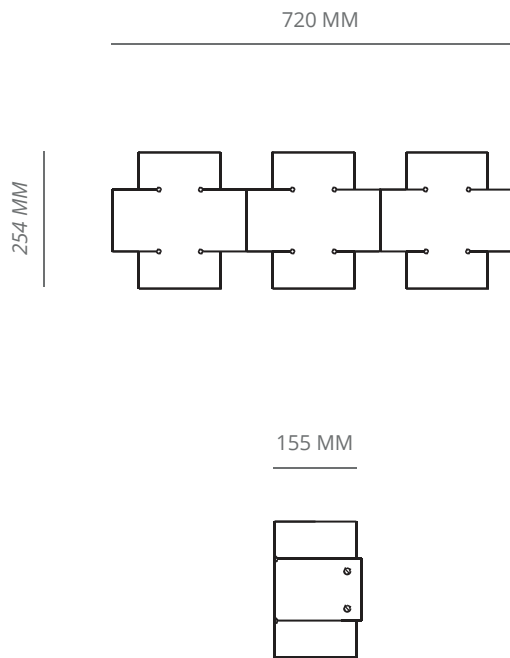

PAUL MATTER

PLUS THREE

Appliqué

P.CODE: PMP3L

DIMENSIONS:

H: 254 MM x W: 720MM

WEIGHT:

4.5 KG