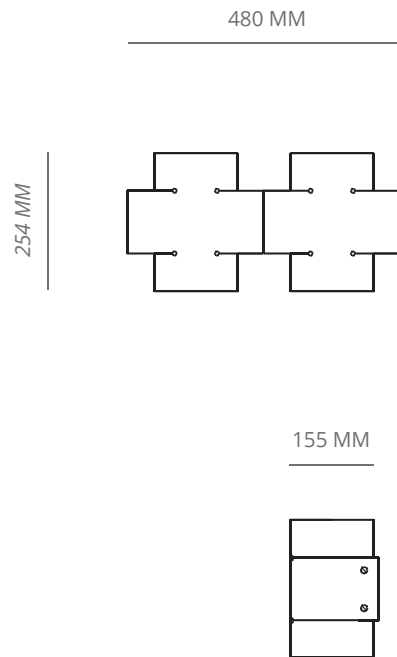

PAUL MATTER

PLUS TWO

Appliqué

P.CODE: PMP2L

DIMENSIONS:

H: 254 MM x W: 480MM

WEIGHT:

3 KG