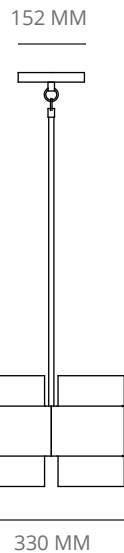

## PLUS TEN CHANDELIER

P.CODE:  
P M PL10

DIMENSIONS:  
L: 1200 MM x W: 330MM

WEIGHT:  
27 KG

LAMPING:  
10TYPE E27 / E26MEDIUM BASE  
3W - 5W LED, WARM WHITE  
CE CERTIFIED, VOLTAGE 220V - 240V / UL CERTIFIED , VOLTAGE 110V - 120V  
DIMMABLE

MATERIALS:  
BRASS

CUSTOM DROP LENGTH / HEIGHT:

MINIMUM DROP LENGTH - 530 MM

INCLUDES UPTO - 1524MM

ADDITIONAL DROP LENGTH AT USD 15 PER INCH AFTER 1524 MM

CUSTOM FINISHES:

1. AGED BRASS EXTERIOR WITH AGED INTERIOR
2. BURNT BRASS EXTERIOR WITH AGED INTERIOR
3. BRUSHED BRASS EXTERIOR WITH BRUSHED INTERIOR
4. SILVERED BRASS EXTERIOR WITH SILVERED INTERIOR

LEAD TIME:

8 WEEKS

FINISHED AND ASSEMBLED BY HAND

BURNT BRASS

AGED BRASS

SILVERED BRASS

BRUSHED BRASS