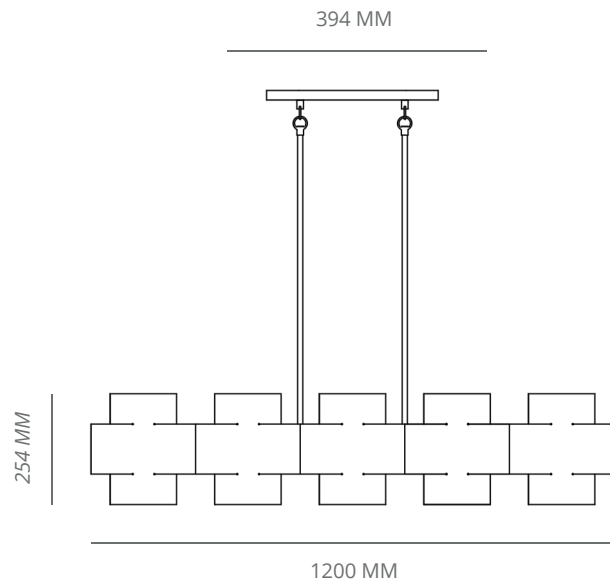

## PLUS TEN CHANDELIER

P.CODE:  
P M PL10

DIMENSIONS:  
L: 1200 MM x W: 330MM

WEIGHT:  
27 KG

LAMPING:  
10TYPE E27 / E26MEDIUM BASE  
3W - 5W LED, WARM WHITE  
CE CERTIFIED, VOLTAGE 220V - 240V / UL CERTIFIED , VOLTAGE 110V - 120V  
DIMMABLE

MATERIALS:  
BRASS

CUSTOM DROP LENGTH / HEIGHT:

MINIMUM DROP LENGTH - 530 MM

INCLUDES UPTO - 1524MM

ADDITIONAL DROP LENGTH AT USD 15 PER INCH AFTER 1524 MM

CUSTOM FINISHES:

1. AGED BRASS EXTERIOR WITH AGED INTERIOR
2. BURNT BRASS EXTERIOR WITH AGED INTERIOR
3. BRUSHED BRASS EXTERIOR WITH BRUSHED INTERIOR
4. SILVERED BRASS EXTERIOR WITH SILVERED INTERIOR

LEAD TIME:

8 WEEKS

FINISHED AND ASSEMBLED BY HAND

BURNT BRASS

AGED BRASS

SILVERED BRASS

BRUSHED BRASS