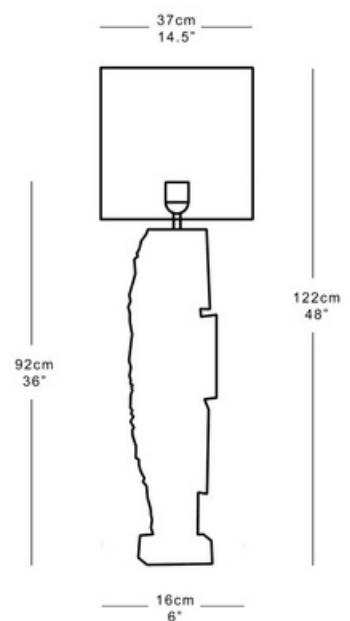

Signed by artist Martin Huxford,
in a numbered Limited Edition of 50 pieces.
Handmade in England