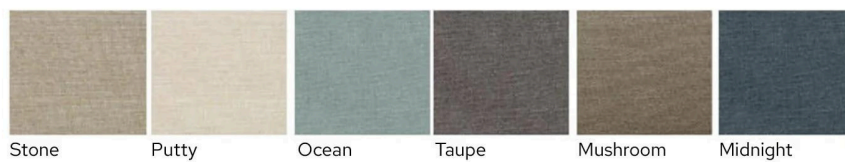

White Marble

Bronze

Dark Bronze

Cotton samples

Linen samples

37cm
14.5"

90cm
35.5"

120cm
47"