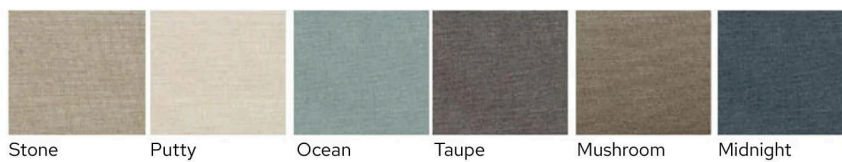

White Marble

Bronze

Dark Bronze

Cotton samples

Linen samples

37cm
14.5"

92cm
36"

122cm
48"