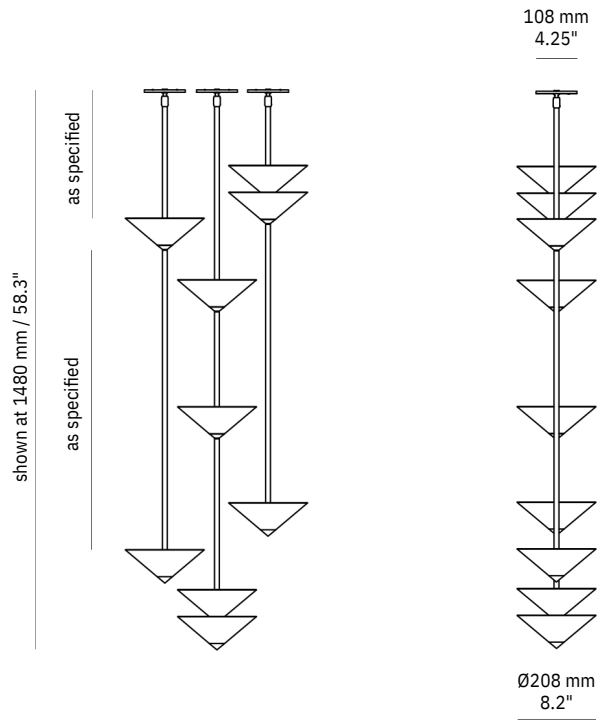

Drop Stack Cluster

Material
Brass

Finishes
Brushed, Aged, Bronzed, Polished, Plated or Coated

Lamp Shell
Ø 40 mm (1.5") Frosted glass

Weight
-

US / Canada
Lamp: 3x 12V G4 LED per cone
Specs (per lamp): 2700K, 2W, 200 lm
Driver: 12V driver supplied
Dimming: ELV, DALI and 0/1-10V options

Junction Box Compatibility
Ø4.25" mount suits 4" Octagonal Box *
Larger Ø5" mount optionally available

* See end of document for information

BRUSHED BRASS

BRONZED BRASS

AGED BRASS

MATTE BLACK

CHROME PLATED

POLISHED BRASS