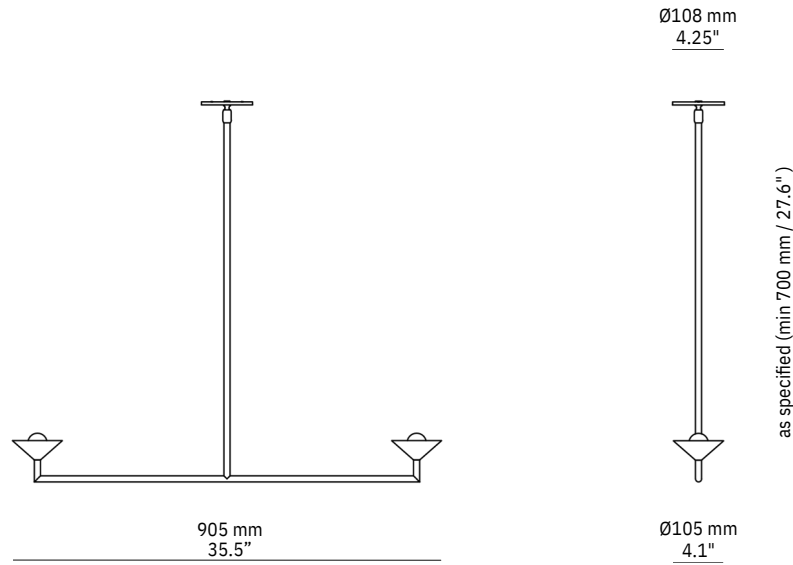

Double Drop

Material
Brass

Finishes
Brushed, Aged, Bronzed, Polished, Plated or Coated

Lamp Shell
 $\text{Ø} 45 \text{ mm}$ (1.75") Frosted glass

Weight
approx 2kg

US / Canada
Lamp: 2x 12V G4 LED
Specs (per lamp): 2700K, 2.5W, 250 lm
Driver: 12V driver supplied
Dimming: ELV, DALI and 0/1-10V options

Junction Box Compatibility
 $\text{Ø}4.25"$ mount suits 4" Octagonal Box *
Larger $\text{Ø}5"$ mount optionally available

* See end of document for information

BRUSHED BRASS

BRONZED BRASS

AGED BRASS

MATTE BLACK