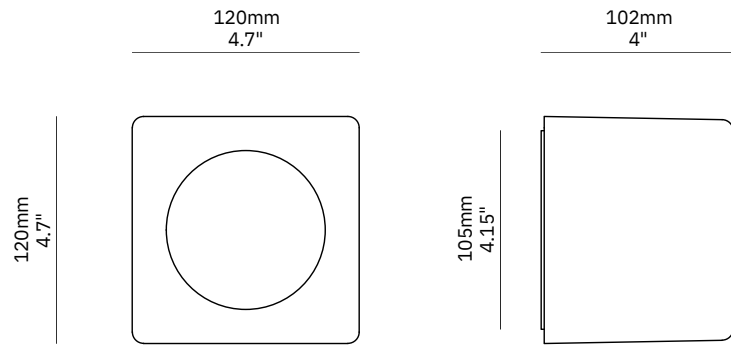

Dado

Material
Cast Glass; Cast Metal

Finishes
Raw Cast Aluminium or Raw Cast Brass

US / Canada
Lamp: 120V G9 LED
Lamp Specs: 2700K, 2.5W, 250 lm

Dimming: Trailing Edge

AU / EU / UK
Lamp: 240V G9 LED
Lamp Specs: 2700K, 2.5W, 250 lm
Dimming: Trailing Edge