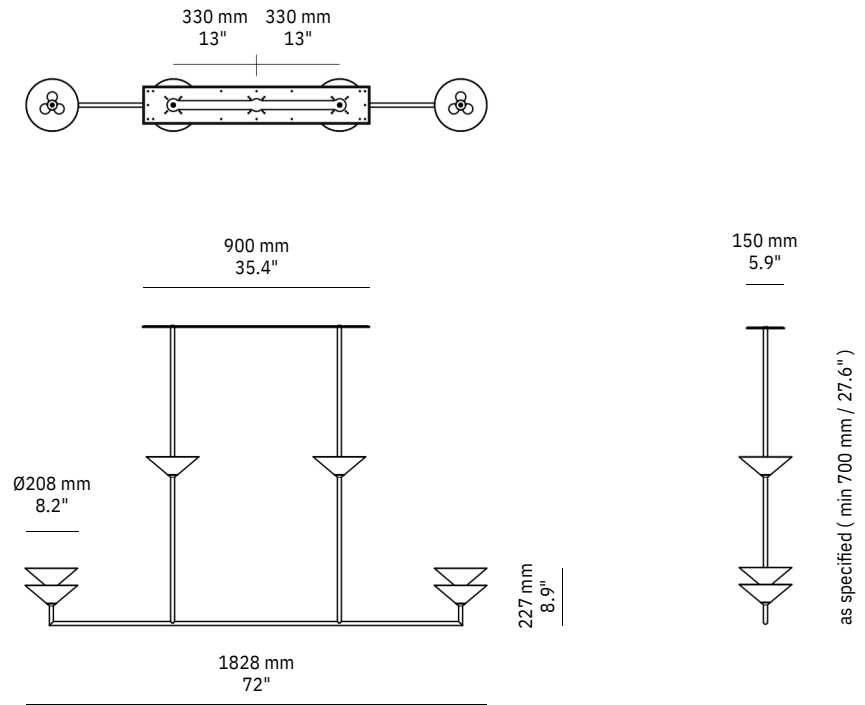

## Balanced Stack

Material  
Brass

Finishes  
Brushed, Aged, Bronzed, Polished, Plated or Coated

Lamp Shell  
ø 40 mm (1.5") frosted glass

Weight  
6kg

US / Canada  
Lamp: 18x 12V G4 LED  
Specs (per lamp): 2700K, 2W, 200 lm  
Driver: 12V driver supplied  
Dimming: ELV, DALI and 0/1-10V options

Junction Box Compatibility  
Suits 3.5" or 4" Octagonal Box \*

\* See end of document for information

BRUSHED BRASS

BRONZED BRASS

AGED BRASS

MATTE BLACK

CHROME PLATED

POLISHED BRASS