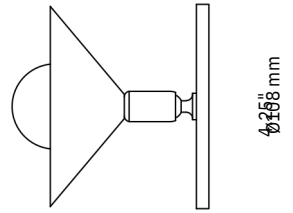

## Baby Wall Swing

108 mm  
4.25"

104 mm  
4.1"

45 mm

Material  
Brass

Finishes  
Brushed, Aged, Bronzed, Polished, Plated or Coated

Lamp Shell  
Ø 45 mm (1.75") Frosted glass

Weight  
approx 0.5kg

US / Canada  
Lamp: 12V G4 LED  
Specs (per lamp): 2700K, 2.5W, 250 lm  
Driver: 12V driver supplied  
Dimming: ELV, DALI and 0/1-10V options

Junction Box Compatibility  
Ø4.25" mount suits 4" Octagonal Box \*