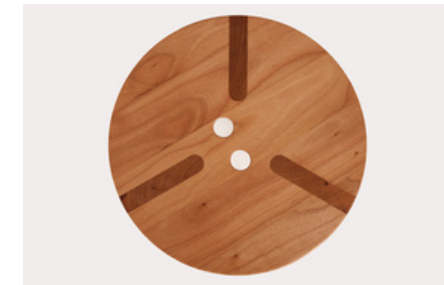

GARÐE

Tattoo Stool Plain

WOOD AND FINISHES

Maple, white oil

Maple, black stain, matte polyurethane lacquer

Maple, navy blue stain, matte polyurethane lacquer

Maple, brick red stain, matte polyurethane lacquer

Maple, gray stain, matte polyurethane lacquer

Ash, oil

Ash, white oil

Oak, oil

Oak, white oil

Walnut, oil

SEAT OPTIONS

Blind

Eyes

Eclipse