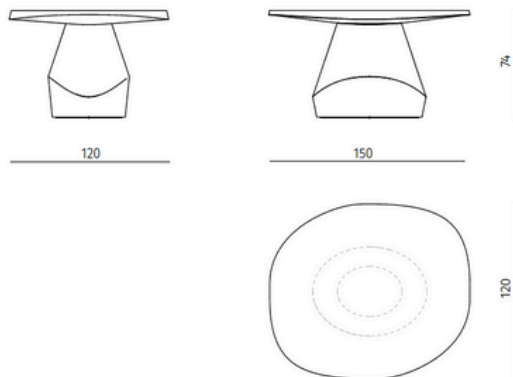

NY.281.005
smooth walnut / matt

NY.038.015
smooth walnut / satin

NY.053.100
smooth walnut / High-gloss

NY.202.010
smooth walnut / matt

table 150

dimensions : 150 x 120 x h 74 cm

central leg n°1 / minimum top size: 150 x 120 cm,

maximum top size: 280 x 150 cm

**table 250**

dimensions : 250 x 140 x h 74 cm

central leg n°1 / minimum top size: 150 x 120 cm,

maximum top size: 280 x 150 cm

table 280

dimensions : 280 x 120 x h 74 cm

central leg n°2 / minimum top size: 280 x 120 cm,

maximum top size: 350 x 150 cm

**table 280**

dimensions : 280 x 150 x h 74 cm

central leg n°1 / minimum top size: 150 x 120 cm,

maximum top size: 280 x 150 cm

table 350

dimensions : 350 x 150 x h 74 cm

central leg n°2 / minimum top size: 280 x 120 cm,

maximum top size: 350 x 150 cm