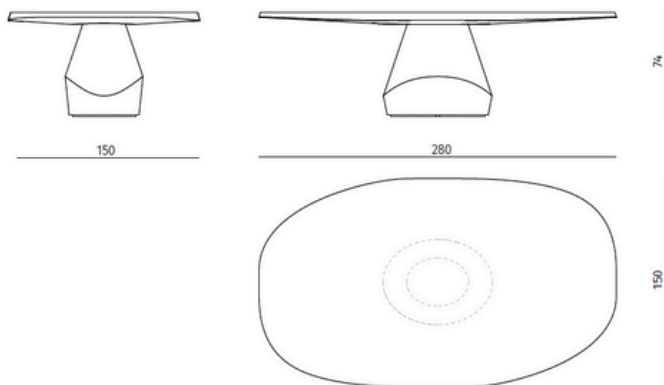

NY.281.005
smooth walnut / matt

NY.038.015
smooth walnut / satin

NY.053.100
smooth walnut / High-gloss

NY.202.010
smooth walnut / matt

table 150

dimensions : 150 x 120 x h 74 cm

central leg n°1 / minimum top size: 150 x 120 cm,

maximum top size: 280 x 150 cm

**table 250**

dimensions : 250 x 140 x h 74 cm

central leg n°1 / minimum top size: 150 x 120 cm,

maximum top size: 280 x 150 cm

table 280

dimensions : 280 x 120 x h 74 cm

central leg n°2 / minimum top size: 280 x 120 cm,

maximum top size: 350 x 150 cm

**table 280**

dimensions : 280 x 150 x h 74 cm

central leg n°1 / minimum top size: 150 x 120 cm,

maximum top size: 280 x 150 cm

table 350

dimensions : 350 x 150 x h 74 cm

central leg n°2 / minimum top size: 280 x 120 cm,

maximum top size: 350 x 150 cm