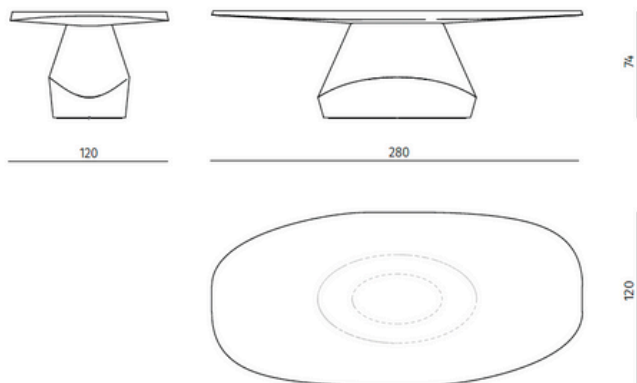

NY.281.005
smooth walnut / matt

NY.038.015
smooth walnut / satin

NY.053.100
smooth walnut / High-gloss

NY.202.010
smooth walnut / matt

table 150

dimensions : 150 x 120 x h 74 cm

central leg n°1 / minimum top size: 150 x 120 cm,

maximum top size: 280 x 150 cm

**table 250**

dimensions : 250 x 140 x h 74 cm

central leg n°1 / minimum top size: 150 x 120 cm,

maximum top size: 280 x 150 cm

table 280

dimensions : 280 x 120 x h 74 cm

central leg n°2 / minimum top size: 280 x 120 cm,

maximum top size: 350 x 150 cm

**table 280**

dimensions : 280 x 150 x h 74 cm

central leg n°1 / minimum top size: 150 x 120 cm,

maximum top size: 280 x 150 cm

table 350

dimensions : 350 x 150 x h 74 cm

central leg n°2 / minimum top size: 280 x 120 cm,

maximum top size: 350 x 150 cm