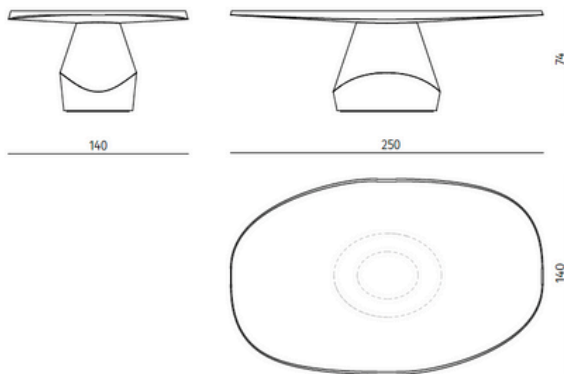

NY.281.005
smooth walnut / matt

NY.038.015
smooth walnut / satin

NY.053.100
smooth walnut / High-gloss

NY.202.010
smooth walnut / matt

table 150

dimensions : 150 x 120 x h 74 cm

central leg n°1 / minimum top size: 150 x 120 cm,

maximum top size: 280 x 150 cm

**table 250**

dimensions : 250 x 140 x h 74 cm

central leg n°1 / minimum top size: 150 x 120 cm,

maximum top size: 280 x 150 cm

table 280

dimensions : 280 x 120 x h 74 cm

central leg n°2 / minimum top size: 280 x 120 cm,

maximum top size: 350 x 150 cm

**table 280**

dimensions : 280 x 150 x h 74 cm

central leg n°1 / minimum top size: 150 x 120 cm,

maximum top size: 280 x 150 cm

table 350

dimensions : 350 x 150 x h 74 cm

central leg n°2 / minimum top size: 280 x 120 cm,

maximum top size: 350 x 150 cm