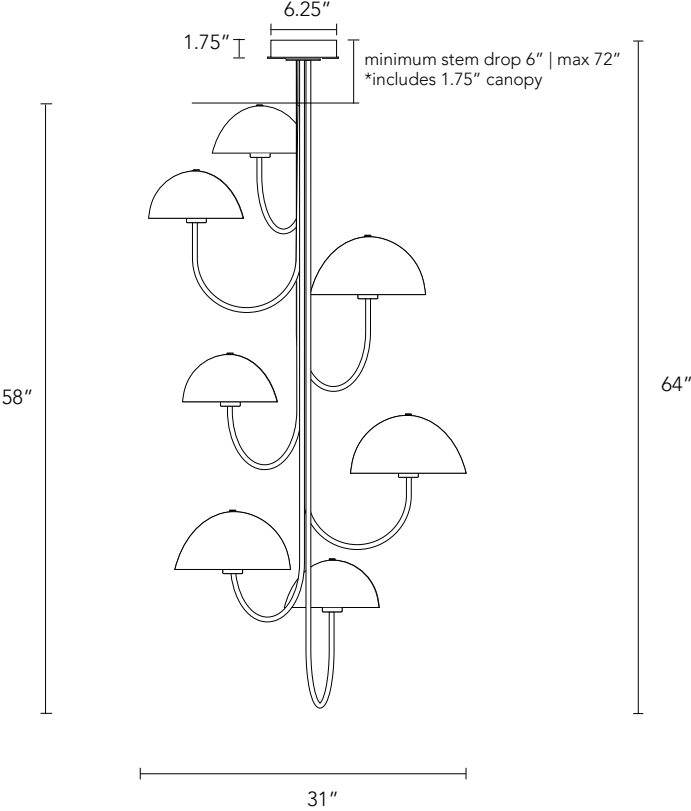

# Willa Chandelier - 7 Light Vertical

MATT

BLACK

BRUSHED

NICKLE

BRUSHED

BRASS

BLACKENED

BRASS