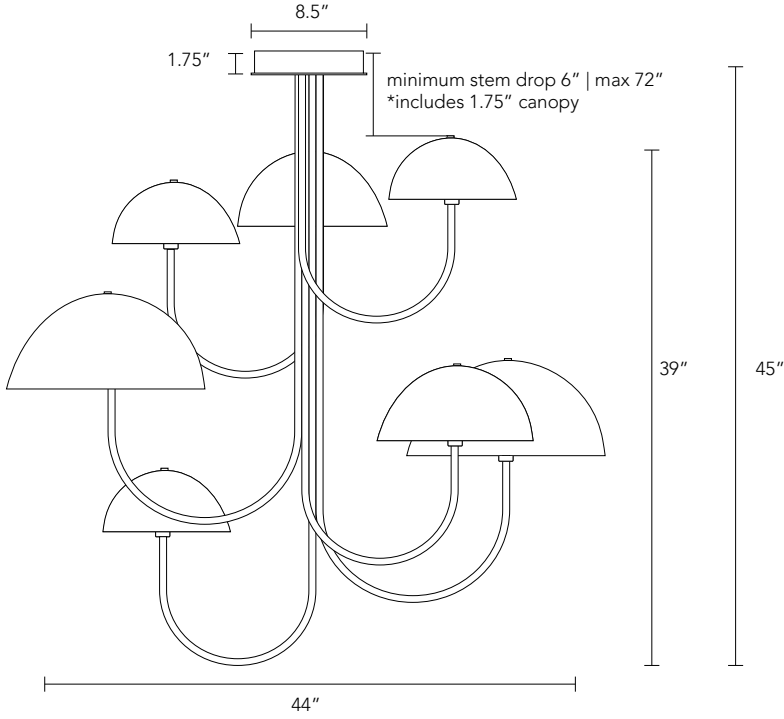

Willa Chandelier - 7 Light

METAL FINISH OPTIONS

**BLACK
STEEL**

**BRUSHED
NICKLE**

**BRUSHED
BRASS**

**BLACKENED
BRASS**