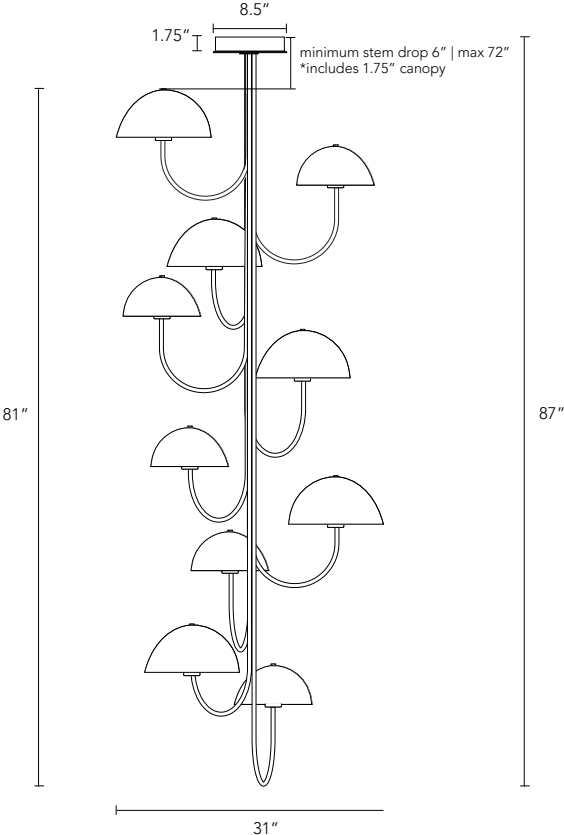

Willa Chandelier - 10 Light Vertical

METAL FINISH OPTIONS

**BLACK
STEEL**

**BRUSHED
NICKLE**

**BRUSHED
BRASS**

**BLACKENED
BRASS**