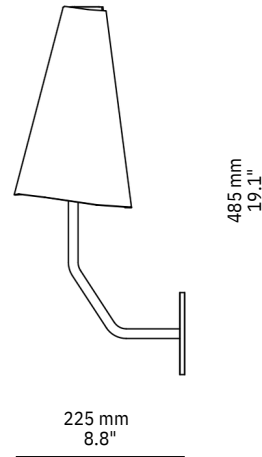

Wall Thread

Material
Brass

Finishes
Brushed, Aged, Bronzed, Polished or Plated

Lamp Shell
Ø 40 mm Frosted Glass

Weight
2.5 kg

US / Canada
Lamp: 3x 12V G4 LED *
Lamp Specs: 2700K, 2W, 200 lm
Driver: 12V driver supplied
Dimming: ELV, DALI and 0/1-10V options

Junction Box Compatibility
2.75" x 7.9" mount suits 2 x 4" Switch Box *
Ø4.25" mount suits 4" Octagonal Box *

* See end of document for information

BRUSHED BRASS

BRONZED BRASS

POLISHED BRASS

CHROME PLATED

AGED BRASS