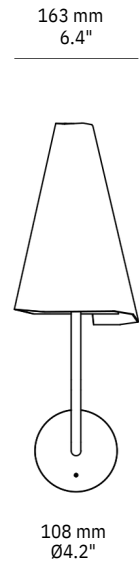

Wall Thread

Material
Brass

Finishes
Brushed, Aged, Bronzed, Polished or Plated

Lamp Shell
Ø 40 mm Frosted Glass

Weight
2.5 kg

US / Canada
Lamp: 3x 12V G4 LED *
Lamp Specs: 2700K, 2W, 200 lm
Driver: 12V driver supplied
Dimming: ELV, DALI and 0/1-10V options

Junction Box Compatibility
2.75" x 7.9" mount suits 2 x 4" Switch Box *
Ø4.25" mount suits 4" Octagonal Box *

* See end of document for information

BRUSHED BRASS

BRONZED BRASS

POLISHED BRASS

CHROME PLATED

AGED BRASS