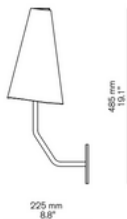

Wall Thread

Material

Brass

Finishes

Brushed, Aged, Bronzed, Polished or Plated

Lamp Shell

a 40 mm Frosted Glass

Weight

2.5 kg

US / Canada

Lamp: 3x 12V G4 LED *

Lamp Specs: 2700K, 2W, 200 lm

Driver: 12V driver supplied

Dimming: ELV, DALI and 0/1-10V options

Junction Box Compatibility

2.75" x 7.9" mount suits 2 x 4" Switch Box *

Ø4.25" mount suits 4" Octagonal Box *

* See end of document for information

BRUSHED BRASS

AGED BRASS

POLISHED BRASS

BRONZED BRASS

CHROME PLATED BRASS