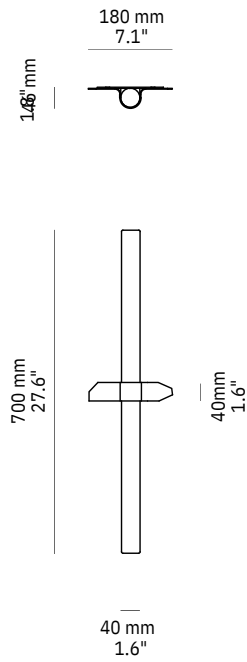

Wall Stitch

Material
Brass

Finishes
Brushed, Aged, Bronzed, Polished or Plated

Lamp Shell
ø 40 mm Opal Glass

Weight
1.1 kg

US / Canada
Lamp: 12V LED PCB *
Specs: 2700K, 13W, 1600 lm
Driver: 12V driver supplied
Dimming: ELV, DALI and 0/1-10V options