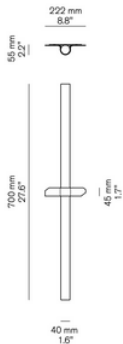

## Wall Stitch

### Material

Brass

### Lamp Shell

ø 40 mm Opal Glass

### Weight

1.1 kg