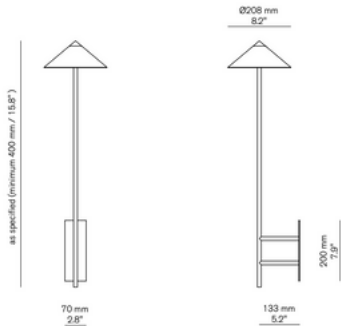

Wall Stack Down

Material

Brass

Finishes

Brushed, Aged, Bronzed, Polished, or Plated

Lamp Shell

ø 40 mm (1.5") frosted glass

Weight

approx 2.5kg

US / Canada

Lamp: 3x 12V G4 LED

Specs (per lamp): 2700K, 2W, 200 lm

Driver: 12V driver supplied

Dimming: ELV, DALI and 0/1-10V options

Junction Box Compatibility

2.75" x 7.9" mount suits 2 x 4" Switch Box *

Larger 5" x 7.9" option to suit 3.5" or 4" Box *

* See end of document for information

BRUSHED BRASS

AGED BRASS

BRONZED BRASS

POLISHED BRASS

CHROME PLATED BRASS