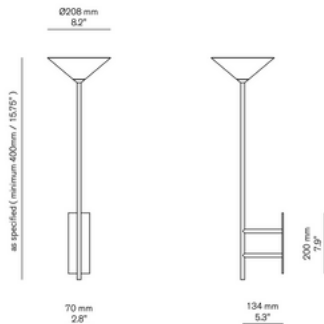

Wall Stack Up