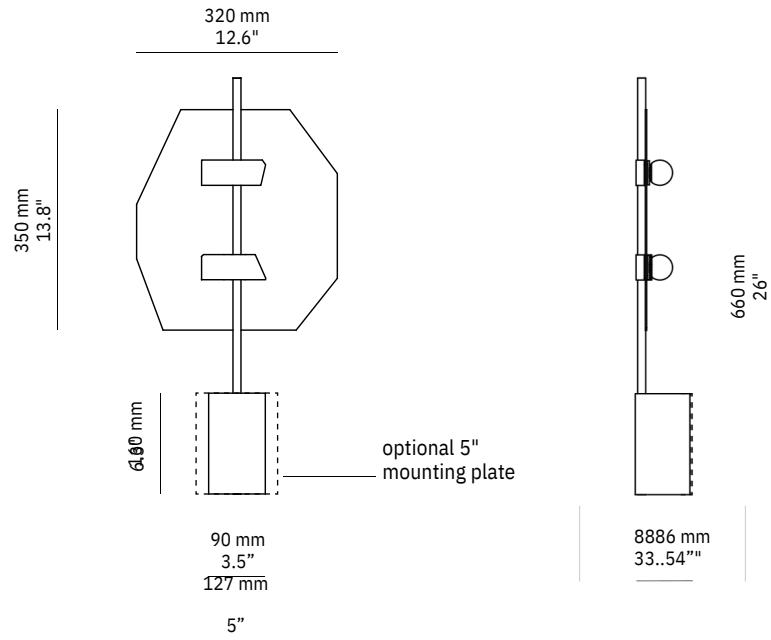

Wall Index

Material
Brass. Diffuser Brass or Fibreglass

Finishes
Brushed, Aged or Bronzed

Lamp Shell
ø 40 mm Frosted Glass

Weight
1.5 kg (brass and fibreglass), 5 kg (brass)

US / Canada
Lamp: 2x 12V LED PCB *
Lamp Specs: 2700K, 3W, 350 lm
Driver: 12V driver supplied
Dimming: ELV, DALI and 0/1-10V options

Junction Box Compatibility
3.5" x 6.3" suits 3.5" Octagonal Box *
Larger 5" x 6.3" option to suit 4" Box

* See end of document for information

BRUSHED BRASS

BRONZED BRASS

AGED BRASS