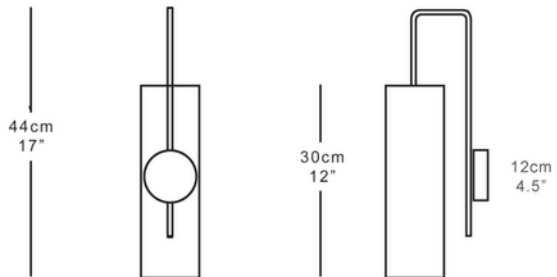

Shown in antique brass with black cotton shades.

Dimensions

Height 44cm 17"

Width 9.5cm 3.5"

Depth 23cm 9"

Shades 30cm x 9.5cm 12" x 4"

Weight 0.9kg 2.2lbs

Finishes

— 23cm —
9"

Handmade in England

GARDE

VORTEX DOUBLE WALL LIGHT

The Vortex Double Wall Light creates a grand, contemporary graphic shape. The twin asymmetric arms curve out from the wall to direct the light source downwards, providing ambient pools of light. The Vortex Double wall light is a perfect accent light, the geometric curves and suspended shades creating a visual rhythm, whether arranged either side of a fireplace or bed, or in a series along a hallway. Available as a handed pair.

Shown in antique brass with black cotton shades.

Dimensions

Height 50cm 20"

Width 30cm 12"

Depth 20cm 8"

Shades 30cm x 9.5cm 12" x 4"

Weight 1.5kg 3.5lbs

Finishes