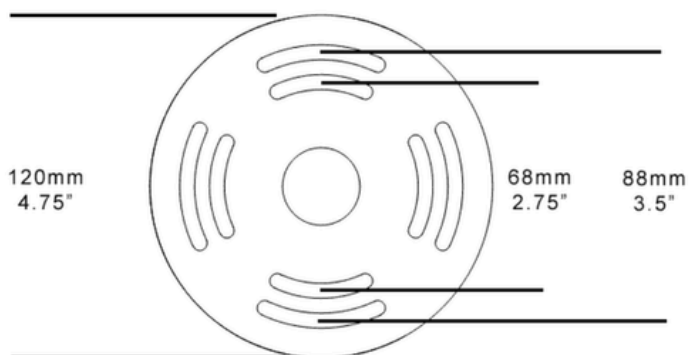

GARÐE

WALL FITTING