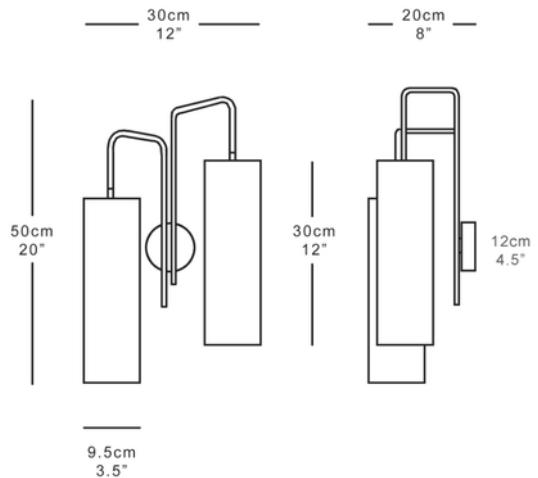

GARDE

VORTEX DOUBLE WALL LIGHT

The Vortex Double Wall Light creates a grand, contemporary graphic shape. The twin asymmetric arms curve out from the wall to direct the light source downwards, providing ambient pools of light. The Vortex Double wall light is a perfect accent light, the geometric curves and suspended shades creating a visual rhythm, whether arranged either side of a fireplace or bed, or in a series along a hallway. Available as a handed pair.

Shown in antique brass with black cotton shades.

Dimensions

Height 50cm 20"

Width 30cm 12"

Depth 20cm 8"

Shades 30cm x 9.5cm 12" x 4"

Weight 1.5kg 3.5lbs

Finishes

Black with satin brass, antique brass, or bronze details

Materials

Solid brass and powder coated steel.

Dimming

Yes

Lamping

2x E12 LED 7W Max candle 120V

Handmade in England