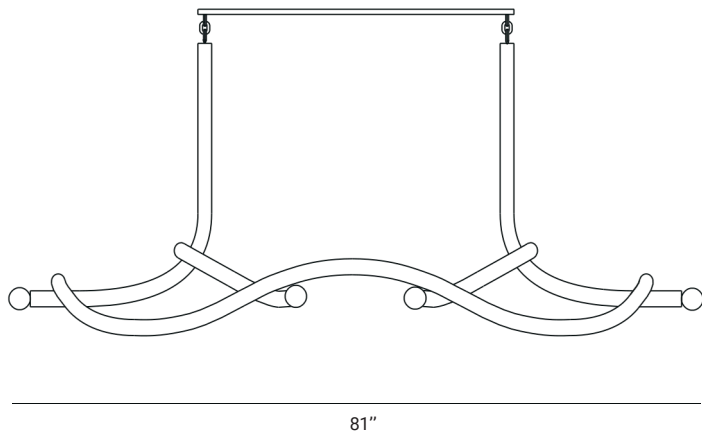

GARDE

TRYST SIX CHANDELIER

BUFF BRASS

BRUSHED BRASS

BURNT BRASS
(TEXTURED FINISH
AVAILABLE)

AGED BRASS
(TEXTURED FINISH
AVAILABLE)