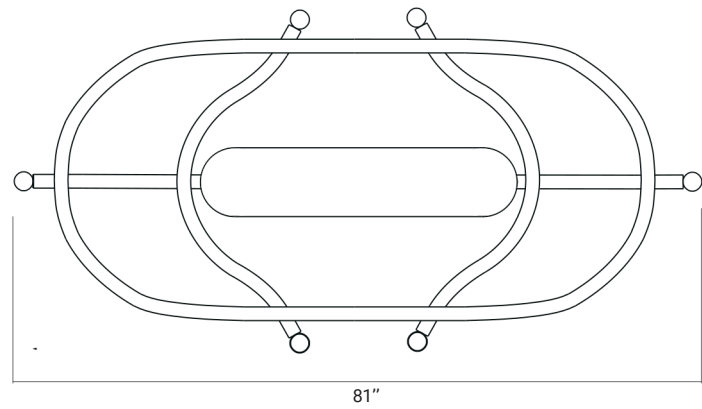

GARDE

TRYST SIX CHANDELIER

BUFF BRASS

BRUSHED BRASS

BURNT BRASS
(TEXTURED FINISH
AVAILABLE)

AGED BRASS
(TEXTURED FINISH
AVAILABLE)