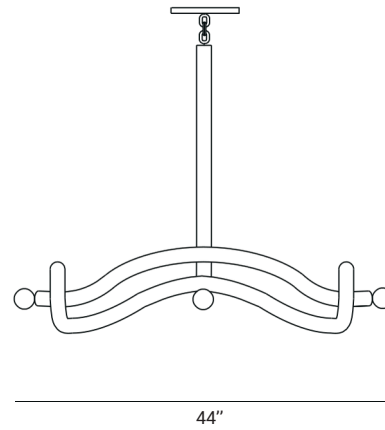

GARDE

TRYST SIX CHANDELIER

BUFF BRASS

BRUSHED BRASS

BURNT BRASS
(TEXTURED FINISH
AVAILABLE)

AGED BRASS
(TEXTURED FINISH
AVAILABLE)