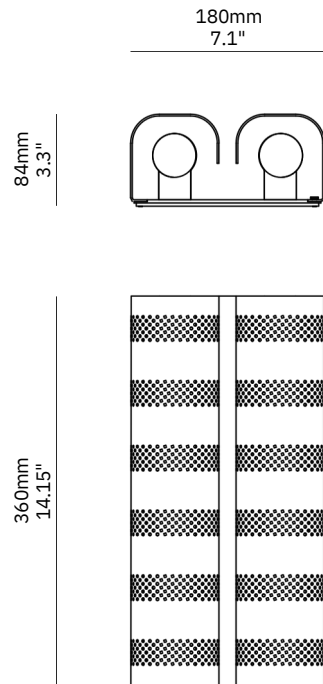

Troye

Material
Brass

Finishes
Brushed, Aged or Bronzed Brass; Brushed Nickel

Diffuser
Opal Glass Tube

US / Canada
Lamp: 12V LED PCB *
Specs: 2700K, 18W, 2400 lm
Dimming: Trailing Edge, DALI or 0-10V

AU / EU / UK
Lamp: 12V LED PCB *
Specs: 2700K, 18W, 2400 lm
Dimming: Trailing Edge, DALI or 0-10V
* 12V driver required