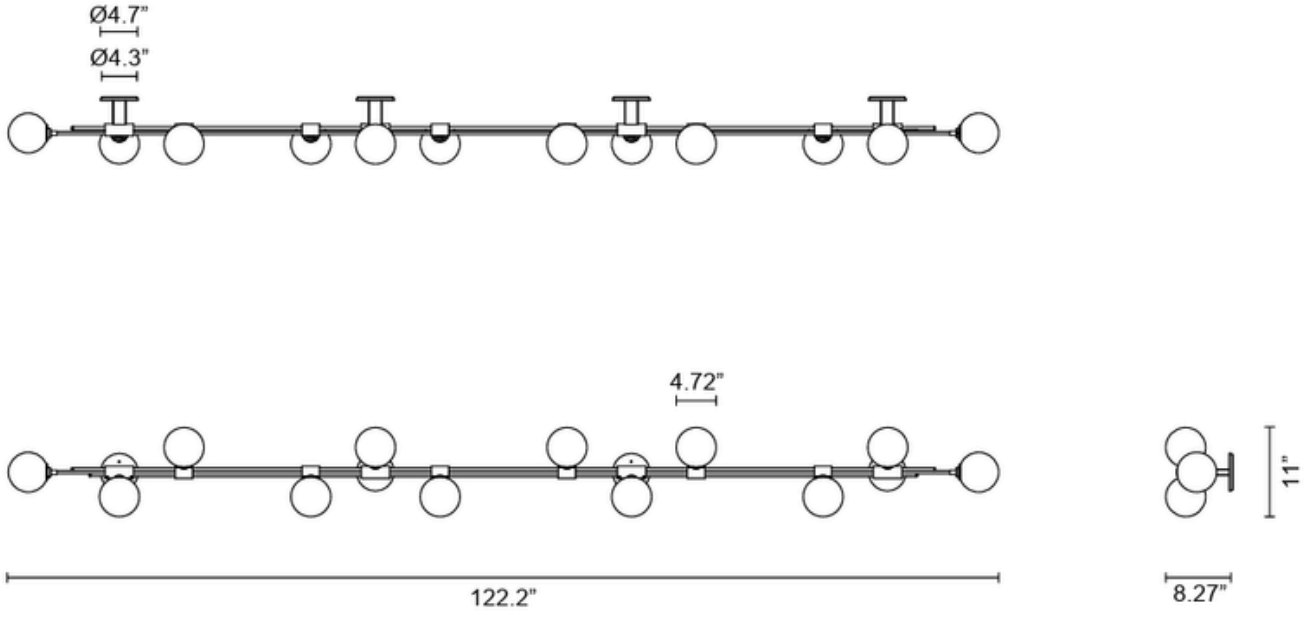

TRIOLOGY COLLECTION
12 BALL HORIZONTAL WALL SCONCE

25V2

ABOUT TRIOLOGY

Trilogy manifests contemporary sophistication of yesteryear, drawing from art deco imaginings with staggered rods, jewel-like cuff detailing and mouth-blown orbs.

LEAD TIME

12 - 14 weeks

LIGHT SOURCE

12 x 12V G4 2W LED bipin
2700K warm white
2400 total lumen output
Dimmable
Lamps included

INSTALLATION

Supplied with external driver and mounting plate to fit 4.0 square Jbox

CUSTOMISATION

Customisation of ball positions available

WEIGHT

57 lb

CERTIFICATION STANDARD

UL

WARRANTY

3 years