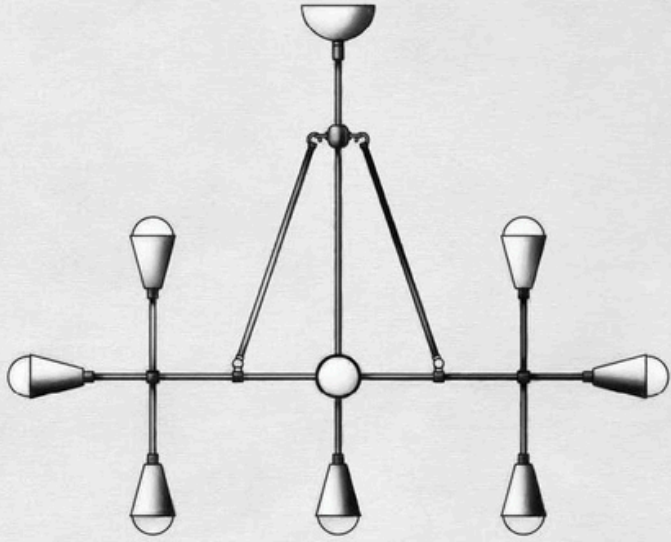

5.5 IN / 14 CM

HEIGHT TO ORDER

24.5 IN / 63 CM

31.5 IN / 80 CM

25 IN / 64 CM

50 IN / 127 CM

AGED BRASS

OIL-RUBBED BRONZE

BLACKENED BRASS

TARNISHED SILVER