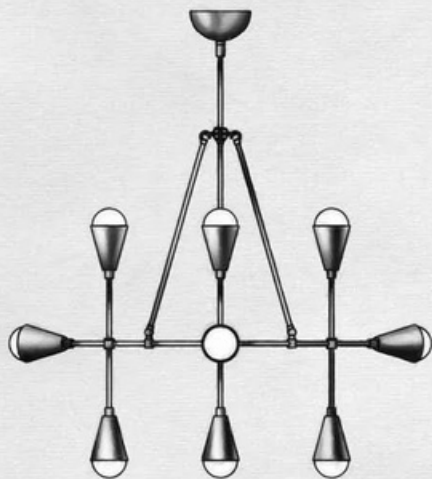

5.5 IN / 14 CM

HEIGHT TO ORDER

25.5 IN / 65 CM

32.5 IN / 83 CM

39.5 IN / 100 CM

Ø 45 IN / 115 CM

AGED BRASS

OIL-RUBBED BRONZE

BLACKENED BRASS

TARNISHED SILVER