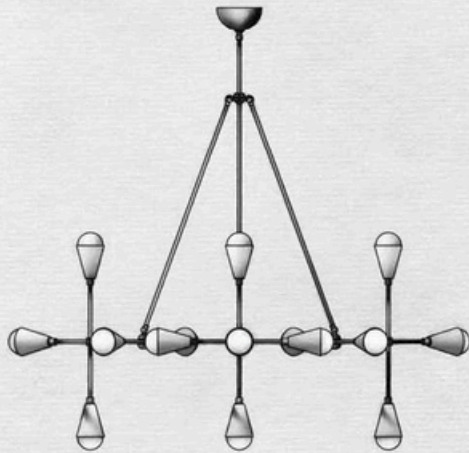

5.5 IN / 14 CM

HEIGHT TO ORDER

27.5 IN / 70 CM

44 IN / 112 CM

Ø 66 IN / 168 CM

57.5 IN / 146 CM

AGED BRASS

OIL-RUBBED BRONZE

BLACKENED BRASS

TARNISHED SILVER