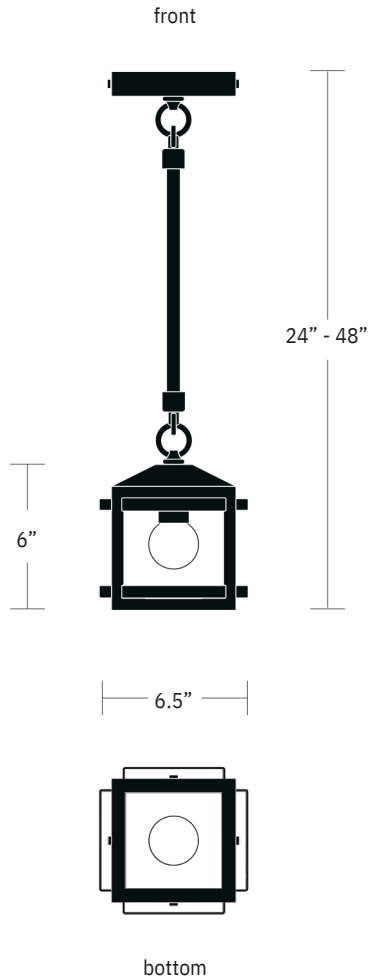

### Description

TRELLIS PENDANT SMALL frames a single glowing bulb within an iconic lantern form. Warm, diffused light is concealed behind clear or fluted glass, and held within a delicate and diminutive copper shroud. A perfect punctuation to an outside entryway, loggia, or intimate gathering space, the fixture is suitable for exterior and interior use.

### Dimensions

Overall Height Small - 24"  
Medium - 36"  
Large - 48"  
Custom Heights Available  
Fixture Height - 6"  
Overall Width - 6.5"

### Weight

### Lamp

40W Incandescent Max Per Socket  
(1) Tala Sphere I E12/E14 Bulb Included  
2" Diameter  
4.5 W Dimmable LED Bulb  
40 Watt Equivalent  
350 Lumens Per Bulb  
2700K Color Temperature  
Bulb Life 15,000 Hours  
110/120V, E12  
220/240V, E14  
UL/CE Listed  
Damp Rated