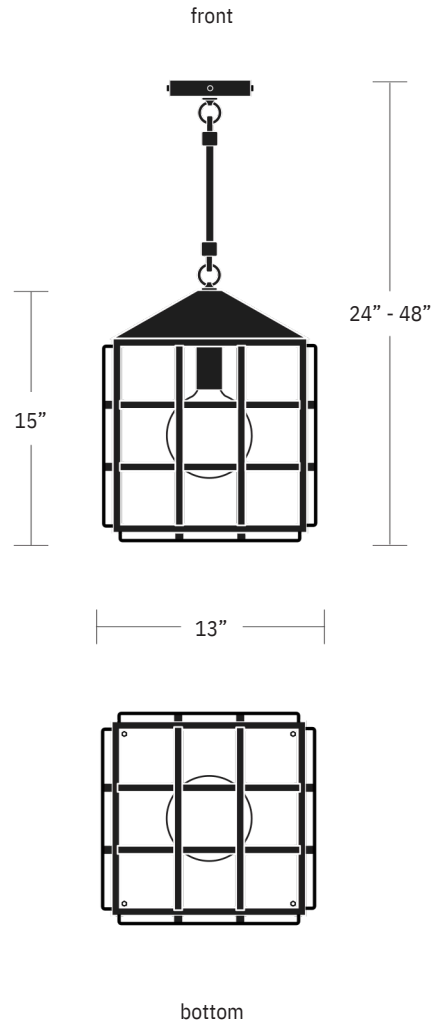

GARDE

TRELLIS PENDANT

hardwired

Description

TRELLIS is a sculptural pendant designed to balance geometry and luminosity for interior and exterior spaces. The exterior is clad in richly patinated oxidized copper with articulated copper banding, while the interior glows with hand-polished satin copper, protected by four planes of glass. At its heart, an oversized matte porcelain globe casts a soft, ambient light—enhanced by the gentle reflection of its copper surround.

Hardware Finish

Exterior Finish Oxidized Copper
Interior Finish Satin Copper

Glass Options

Reeded Glass
Clear Glass

Dimensions

Overall Height Small - 24"
Medium - 36"
Large - 48"
Custom Heights Available
Fixture Height - 15"
Overall Width - 13"

Weight

21 lbs
Lamp

60W Incandescent Max Per Socket
(1) Tala Sphere IV E26/E27 Bulb Included
6" Diameter With Porcelain Finish
8W Dimmable LED Bulb
53 Watt Equivalent
680 Lumens Per Bulb
2000-2800K Color Temperature
Bulb Life 15,000 Hours
110/120V, E26
220/240V, E27
UL/CE Listed
Damp Rated