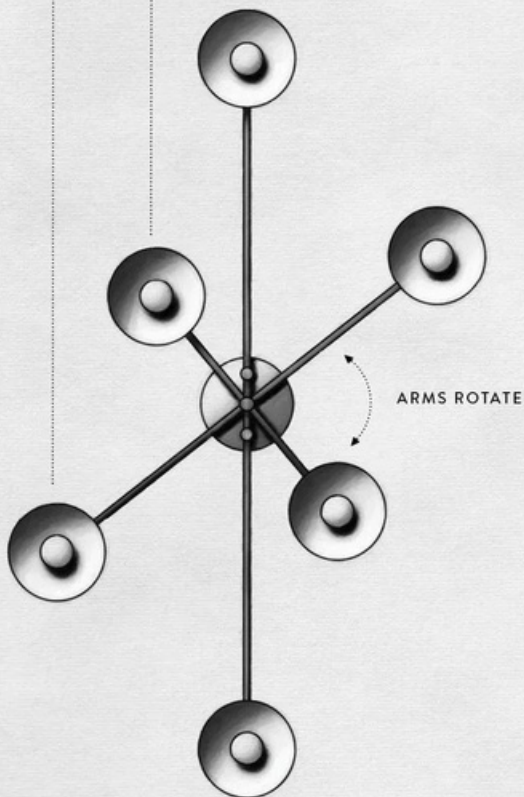

ARM LENGTH : 34.25 IN / 87 CM

ARM LENGTH : 22.5 IN / 57 CM

46.5 IN / 118 CM

5.75 IN / 15 CM

5.5 IN / 14 CM

~20.5 IN / 52 CM

~20.5 IN / 52 CM

8 IN / 16 CM

AGED BRASS

OIL-RUBBED BRONZE

BLACKENED BRASS

TARNISHED SILVER