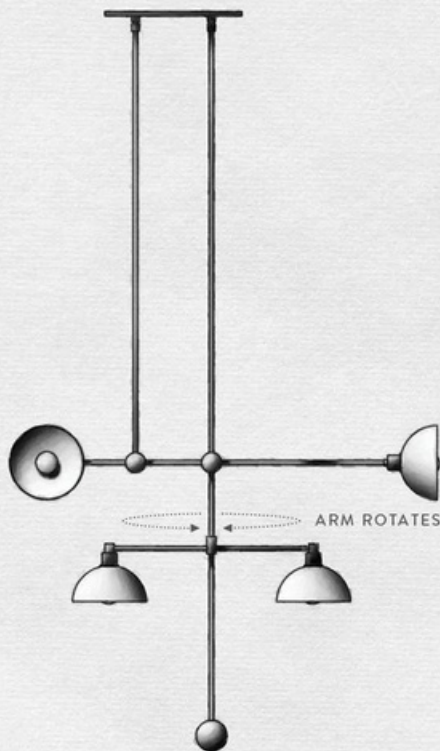

11 IN / 28 CM

HEIGHT TO ORDER

5.75 IN / 15 CM

24.75 IN / 63 CM

19.25 IN / 49 CM

31 IN / 79 CM

AGED BRASS

OIL-RUBBED BRONZE