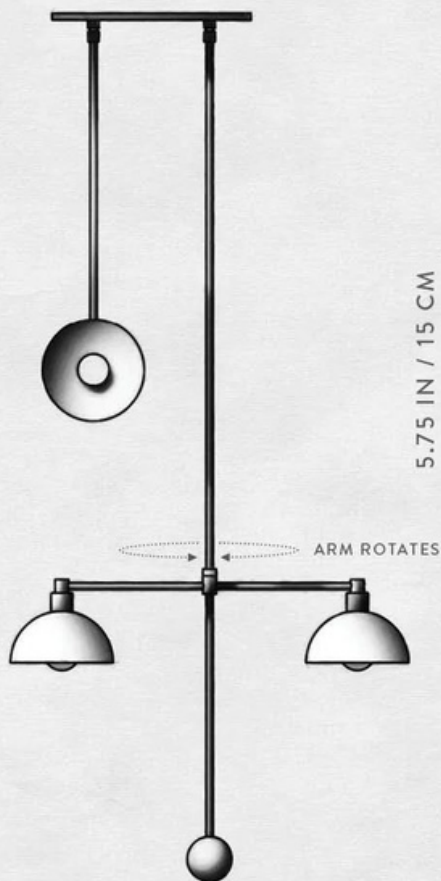

11 IN / 28 CM

HEIGHT TO ORDER

22.5 IN / 57 CM

11.25 IN / 29 CM

AGED BRASS

OIL-RUBBED BRONZE

BLACKENED BRASS

TARNISHED SILVER