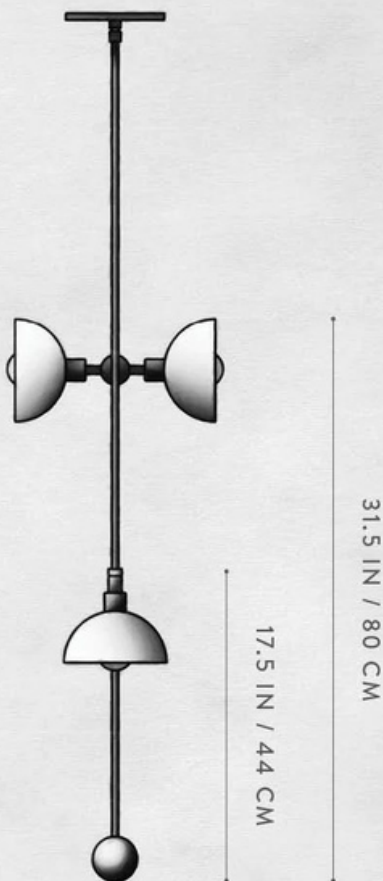

11 IN / 28 CM

HEIGHT TO ORDER

22.5 IN / 57 CM

11.25 IN / 29 CM

AGED BRASS

OIL-RUBBED BRONZE

BLACKENED BRASS

TARNISHED SILVER