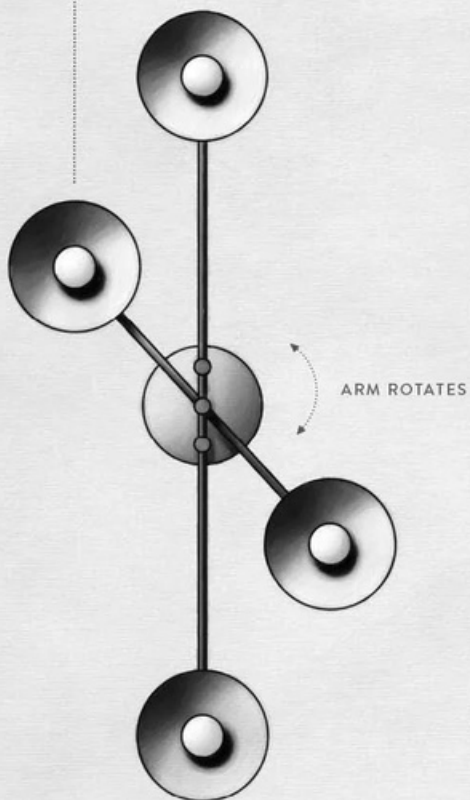

ARM LENGTH : 24.5 IN / 62 CM

36.5 IN / 93 CM

5.75 IN / 15 CM

5.5 IN / 14 CM

6.25 IN / 16 CM

AGED BRASS

OIL-RUBBED BRONZE

BLACKENED BRASS