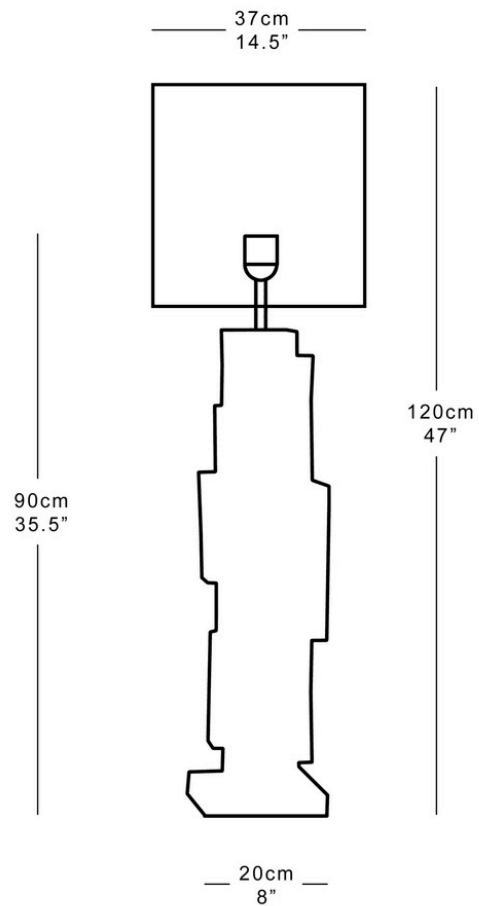

MARTIN HUXFORD
TOTEM TABLE LAMP

White Marble

Cotton samples

Linen samples