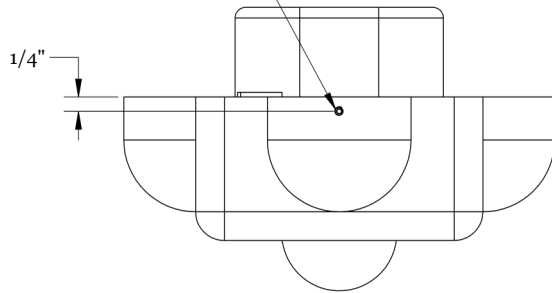

### Dimensions

Overall Height - 7.5"  
Overall Fixture Depth - 3.5"  
Backplate Diameter - 5"

### Weight

3 lbs  
**Lamp**

60 Watt Incandescent Max  
(1) Tala Sphere I E12 Bulb Included  
2" Diameter With Porcelain Finish

3.8W Dimmable LED Bulb  
40 Watt Equivalent  
220 Lumens Per Bulb  
2000 - 2800K Color Temperature  
Bulb Life 15,000 Hours  
220/240V, E14  
UL/CE/cUL Listed

# GARDE

(2) 8-32 SET SCREWS,  
ONE SHOWN AND ONE ON OPPOSITE SIDE,  
SECURE FIXTURE BODY TO CANOPY