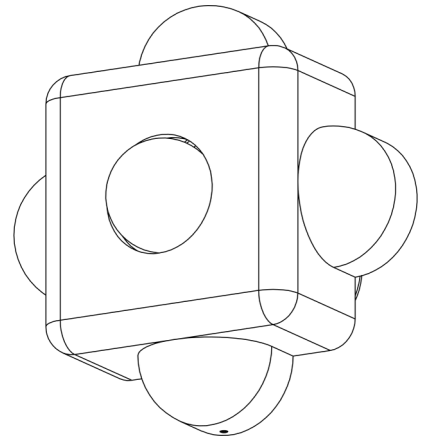

### Description

TINSEL is a compact yet expressive fixture. Referencing both early-American tin candle holders and contemporary Mexican metalsmithing, with their flat cloud-like scalloped silhouettes, Tinsel distills a timeless geometric motif into a robust presentation of three-dimensional form. The fixture is cast in aluminum, and finished in 9 possible colorways. A lyrical expression of rounded forms, the fixture can be utilized as both a wall sconce or flush mount ceiling fixture, and as a singular expression

### Dimensions

Overall Height - 7.5"  
Overall Fixture Depth - 3.5"  
Backplate Diameter - 5"

### Weight

3 lbs  
**Lamp**

60 Watt Incandescent Max  
(1) Tala Sphere I E12 Bulb Included  
2" Diameter With Porcelain Finish

3.8W Dimmable LED Bulb  
40 Watt Equivalent  
220 Lumens Per Bulb  
2000 - 2800K Color Temperature  
Bulb Life 15,000 Hours  
220/240V, E14  
UL/CE/cUL Listed

# GARDE

(2) 8-32 SET SCREWS,  
ONE SHOWN AND ONE ON OPPOSITE SIDE,  
SECURE FIXTURE BODY TO CANOPY