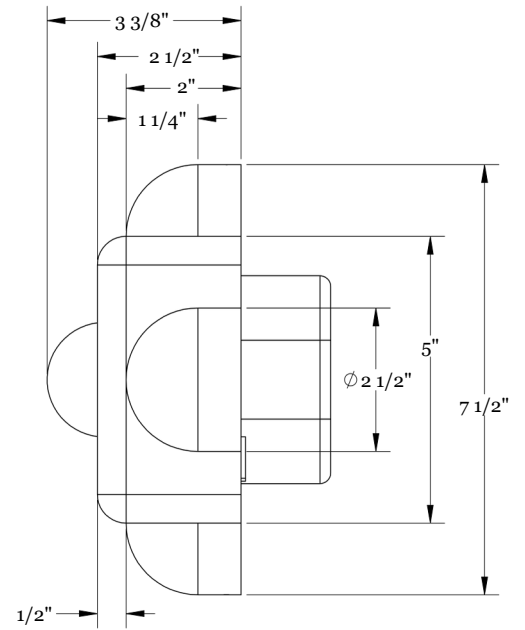

### Dimensions

Overall Height - 7.5"  
Overall Fixture Depth - 3.5"  
Backplate Diameter - 5"

### Weight

3 lbs  
**Lamp**

60 Watt Incandescent Max  
(1) Tala Sphere I E12 Bulb Included  
2" Diameter With Porcelain Finish

3.8W Dimmable LED Bulb  
40 Watt Equivalent  
220 Lumens Per Bulb  
2000 - 2800K Color Temperature  
Bulb Life 15,000 Hours  
220/240V, E14  
UL/CE/cUL Listed

# GARDE

(2) 8-32 SET SCREWS,  
ONE SHOWN AND ONE ON OPPOSITE SIDE,  
SECURE FIXTURE BODY TO CANOPY