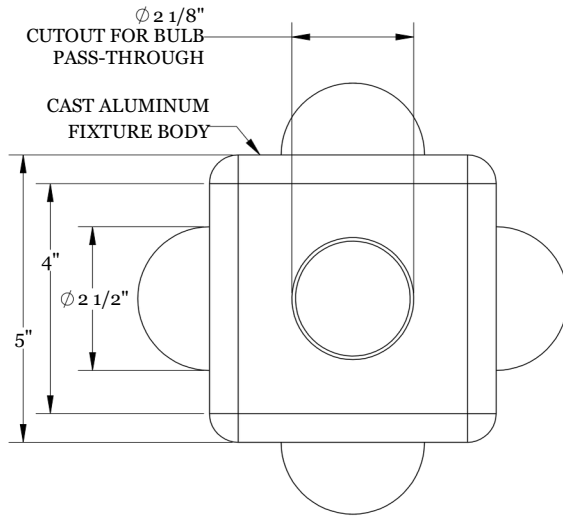

### Dimensions

Overall Height - 7.5"  
Overall Fixture Depth - 3.5"  
Backplate Diameter - 5"

# GARDE

(2) 8-32 SET SCREWS,  
ONE SHOWN AND ONE ON OPPOSITE SIDE,  
SECURE FIXTURE BODY TO CANOPY