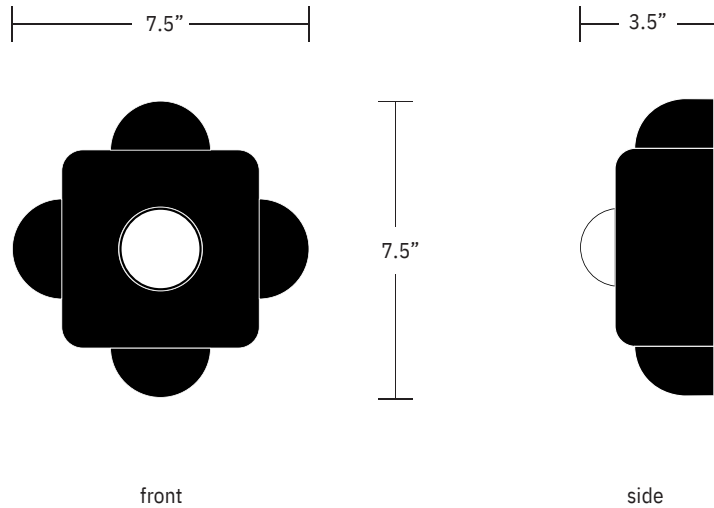

GARDE

TINSEL

hardwired

Description

TINSEL is a compact yet expressive fixture. Referencing both early-American tin candle holders and contemporary Mexican metalsmithing, with their flat cloud-like scalloped silhouettes, Tinsel distills a timeless geometric motif into a robust presentation of three-dimensional form. The fixture is cast in aluminum, and finished in 9 possible colorways. A lyrical expression of rounded forms, the fixture can be utilized as both a wall sconce or flush mount ceiling fixture, and as a singular expression

or in multiples. ADA Compliant.

Standard Finish Options

Matte White Enamel
Matte Black Enamel
Tumbled Pewter

Workstead Colors Finish Options

Clay
Straw
Sky
Grass
Tomato
Sea

Dimensions

Overall Height - 7.5"
Overall Fixture Depth - 3.5"
Backplate Diameter - 5"

Weight

3 lbs
Lamp

60 Watt Incandescent Max
(1) Tala Sphere I E12 Bulb Included
2" Diameter With Porcelain Finish

3.8W Dimmable LED Bulb
40 Watt Equivalent
220 Lumens Per Bulb
2000 - 2800K Color Temperature
Bulb Life 15,000 Hours
220/240V, E14
UL/CE/cUL Listed