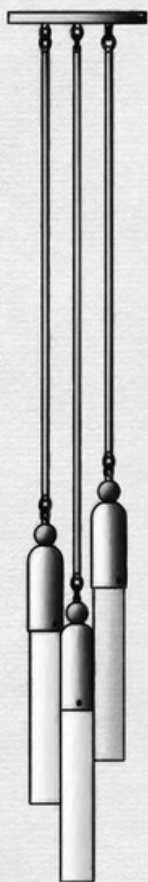

11.25 IN / 28 CM

HEIGHT TO ORDER

21.5 IN / 54 CM

30 IN / 76 CM

2.5 IN / 6.3 CM

AGED BRASS

OIL-RUBBED BRONZE

BLACKENED BRASS

TARNISHED SILVER