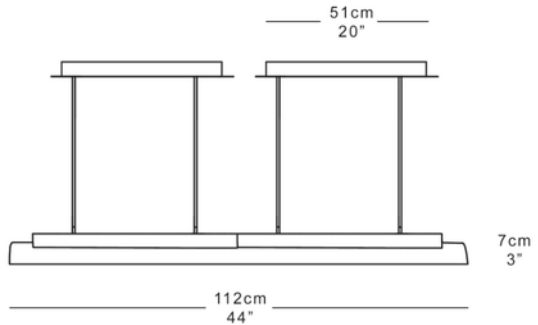

TALLIS XL LINEAR