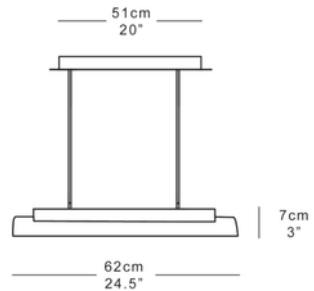

Shown in bronze.

Dimensions

Tallis

Height 7cm 3"
Length 62cm 24.5"
Width 20cm 8"
Weight 6kg 13lbs

Tallis XL

Height 7cm 3"
Length 112cm 57"
Width 20cm 8"
Weight 12kg 26lbs

Finishes

Satin brass, antique brass, bronze.

Materials

Alabaster, solid brass, powder coated steel

Dimming

Triac leading or trailing edge

Lamping

Integrated 5W/10W LED light strip
Requires 12V 10/20W constant voltage LED driver mounted in canopy.

TALLIS LINEAR