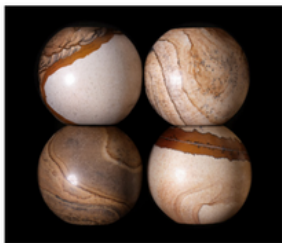

24.75 IN / 63 CM

6 IN / 15 CM

4 IN / 11 CM

AGED BRASS

AGATE

LEATHER - TAN

OIL-RUBBED BRONZE

DESERT JASPER

LEATHER - COOL GRAY

BLACKENED BRASS

JADE

LEATHER - BLACK

TARNISHED SILVER

WHITE JADE