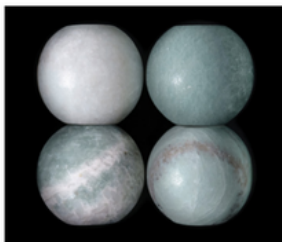

5.5 IN / 14 CM

HEIGHT TO ORDER

20.5 IN / 52 CM

Ø 14 IN / 36 CM

AGED BRASS

AGATE

LEATHER - TAN

OIL-RUBBED BRONZE

DESERT JASPER

LEATHER - COOL GRAY

BLACKENED BRASS

JADE

LEATHER - BLACK

TARNISHED SILVER

WHITE JADE