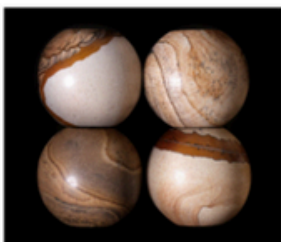

5.5 IN / 14 CM

4 IN / 10 CM

27.75 IN / 70 CM

AGED BRASS

AGATE

LEATHER - TAN

OIL-RUBBED BRONZE

DESERT JASPER

LEATHER - COOL GRAY

BLACKENED BRASS

JADE

LEATHER - BLACK

TARNISHED SILVER

WHITE JADE